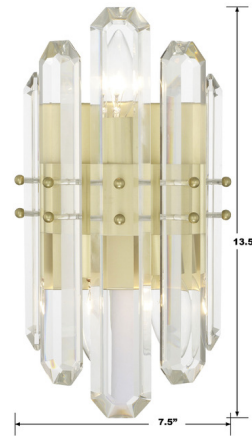

## Bolton Wall Light By Crystorama

### Description

The Bolton Wall Light combines craftsmanship with elegance that will fit in a variety of spaces. Features varied sizes of faceted Crystal elements that are mounted on a Brass or Polished Nickel finished frame. UL listed.

Shown in aged brass / crystal

### Specifications

COLOR	Crystal
BODY FINISH	Aged Brass
WATTAGE	15W
DIMMER	Standard 120V
DIMENSIONS	7.5"W x 13.5"H x 5"D
BULB NOT INCLUDED	3 x B11/Candelabra (E12)/5W/120V LED
OTHER BULB OPTIONS	3 x B10/Candelabra (E12)/60W/120V Incandescent
COUNTRY OF ORIGIN	China