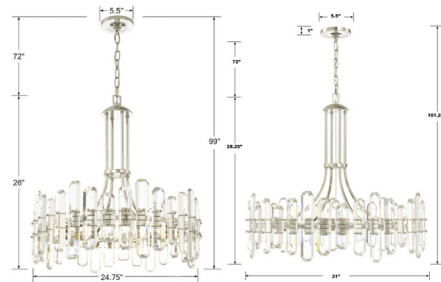

Lightology

lightology.com
866-954-4489
04-25-26

Project: _____

Company: _____

Location: _____ Fixture Type: _____

SPEC #: **CRY828647**

Approved On: _____ Approved By: _____

Bolton Chandelier By Crystorama

Description

The Bolton Chandelier combines craftsmanship with elegance that will fit with a variety of decors. Features varied sizes of faceted Crystal elements that are mounted on a Brass or Polished Nickel finished frame. Available in two sizes. Includes 72 inch suspension chain. UL listed.

Shown in polished nickel / crystal

Specifications

COLOR	Crystal
BODY FINISH	Polished Nickel
WATTAGE	30W
DIMMER	Standard 120V
DIMENSIONS	24.75"W x 26"H
BULB NOT INCLUDED	6 x B11/Candelabra (E12)/5W/120V LED
OTHER BULB OPTIONS	6 x B10/Candelabra (E12)/60W/120V Incandescent
COUNTRY OF ORIGIN	China

Technical Information

PRODUCT DIMENSIONS	Chain Length: 72"
--------------------	-------------------

CLICK TO VIEW PRODUCT

Notes: