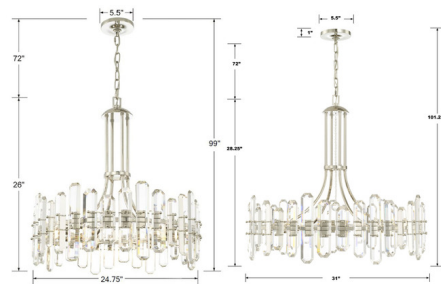

Lightology

lightology.com
866-954-4489
07-04-26

Project: _____

Company: _____

Location: _____ Fixture Type: _____

SPEC #: **CRY828647**

Approved On: _____ Approved By: _____

Bolton Chandelier By Crystorama

Description

The Bolton Chandelier combines craftsmanship with elegance that will fit with a variety of decors. Features varied sizes of faceted Crystal elements that are mounted on a Brass or Polished Nickel finished frame. Available in two sizes. Includes 72 inch suspension chain. UL listed.

Shown in polished nickel / crystal

Specifications

COLOR	Crystal
BODY FINISH	Polished Nickel
WATTAGE	30W
DIMMER	Standard 120V
DIMENSIONS	24.75"W x 26"H
BULB NOT INCLUDED	6 x B11/Candelabra (E12)/5W/120V LED
OTHER BULB OPTIONS	6 x B10/Candelabra (E12)/60W/120V Incandescent
COUNTRY OF ORIGIN	China

Technical Information

PRODUCT DIMENSIONS	Chain Length: 72"
--------------------	-------------------

CLICK TO VIEW PRODUCT

Notes: