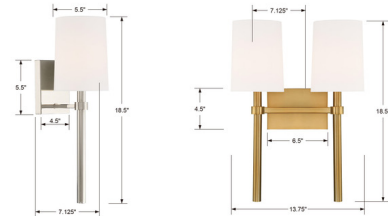

Lightology

lightology.com
866-954-4489
04-25-26

Project: _____

Company: _____

Location: _____ Fixture Type: _____

SPEC #: **CRY828651**

Approved On: _____ Approved By: _____

Bromley Wall Sconce By Crystorama

Description

The Bromley Wall Sconce features stylish simplicity that make it a great selection for a variety of spaces and decors. Features a White fabric shade with Polished Nickel, Black Forged, or Vibrant Gold finish. 1-Light and 2-Light options available. UL, CSA, and cUL listed.

Shown in polished nickel / white

Specifications

COLOR	White
BODY FINISH	Polished Nickel
WATTAGE	5W
DIMMER	Standard 120V
DIMENSIONS	5.5"W x 18.37"H x 7.125"D
BULB NOT INCLUDED	1 x B11/Candelabra (E12)/5W/120V LED
OTHER BULB OPTIONS	1 x B10/Candelabra (E12)/60W/120V Incandescent
COUNTRY OF ORIGIN	China