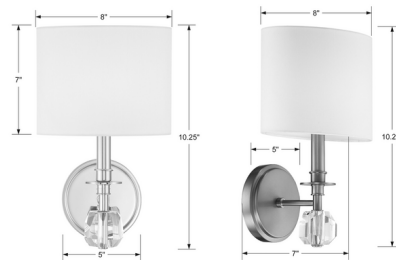

### Description

The Chimes Wall Light features a White Silk shade with a Polished Nickel or Forge Black finish and cut Clear crystal bead. UL listed.

Shown in black forged / white silk

### Specifications

COLOR	White Silk
BODY FINISH	Black Forged
WATTAGE	5W
DIMMER	Standard 120V
DIMENSIONS	8"W x 13"H x 7"D
BULB NOT INCLUDED	1 x B11/Candelabra (E12)/5W/120V LED
OTHER BULB OPTIONS	1 x B10/Candelabra (E12)/60W/120V Incandescent
COUNTRY OF ORIGIN	China