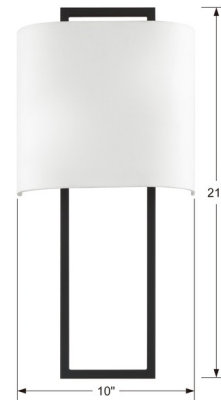

### Description

The Fremont Wall Light has a design that will work with most decors. Features a rectangular Black Forged, Polished Nickel, or Vibrant Gold base complemented by a White Silk half drum shade. ADA compliant. UL, cUL, and CSA listed.

### Specifications

COLOR . . . . . White Silk  
BODY FINISH . . . . . Black Forged  
WATTAGE . . . . . 120W  
DIMMER . . . . . Standard 120V  
DIMENSIONS . . . . . 10"W x 21"H x 3.875"D  
BULB NOT INCLUDED . . . . . 2 x B10/Candelabra (E12)/60W/120V Incandescent  
OTHER BULB OPTIONS . . . . . 2 x B10/Candelabra (E12)/120V LED  
COUNTRY OF ORIGIN . . . . . China

### Technical Information

PRODUCT DIMENSIONS . . . . . Backplate: 14" X 7.5"

Shown in black forged / white silk

CLICK TO VIEW PRODUCT

Notes: