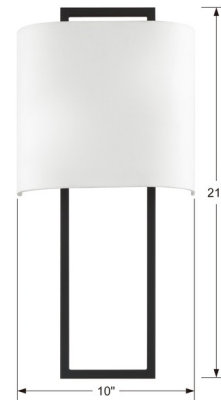

CLICK TO VIEW PRODUCT

Notes: