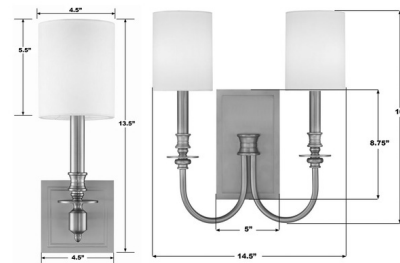

## Lloyd Wall Sconce

By Crystorama

### Description

The Lloyd Wall Sconce adds a touch of clean simplicity to your interior. Its smooth frame and elegant decorative arms hold silk shades, casting a warm, soft glow that gently illuminates the room.

### Specifications

COLOR	White Silk
BODY FINISH	Aged Brass
WATTAGE	9W
DIMMER	Standard 120V
DIMENSIONS	4.5"W x 13.5"H x 5.5"D
BULB NOT INCLUDED	1 x B10/Candelabra (E12)/9W/120V LED
OTHER BULB OPTIONS	B10/Candelabra (E12)/60W/120V Incandescent
COUNTRY OF ORIGIN	China