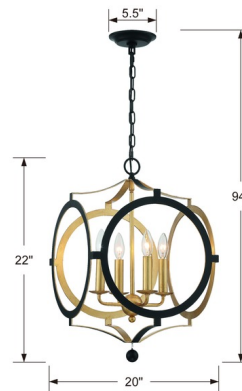

By Crystorama

Description

The Odelle Chandelier will add a sophisticated look to a room that is both chic and bold. Features a Matte Black or Matte White outer shade lined with Antique Gold. Includes 72 inch chain. UL listed. Canopy: 5.5 inch Diameter.

Specifications

COLOR Antique Gold
BODY FINISH Matte Black
WATTAGE 20W
DIMMER Standard 120V
DIMENSIONS 20"W x 20"H
BULB NOT INCLUDED 4 x B11/Candelabra (E12)/5W/120V LED
OTHER BULB OPTIONS 4 x B10/Candelabra (E12)/60W/120V Incandescent
COUNTRY OF ORIGIN China

Technical Information

PRODUCT DIMENSIONS Suspension Cable Length: 72"

Shown in matte black / antique gold

CLICK TO VIEW PRODUCT

Notes: