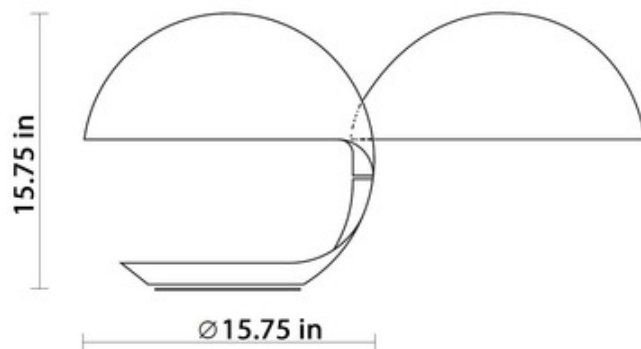

BRAND

Martinelli Luce

DESCRIPTION

The Cobra boasts a sleek, iconic look composed of two resin molded bodies connected by a central joint for a 360 rotation, finished in Black, White or Red with a White painted aluminum interior reflector. Characterized by its geometric, spherical silhouette, it transforms with the rotation of the arm the reflector taking a position that is reminiscent of a cobra ready to strike. Provides direct light. Available finished in Black, White, or Red. On / Off switch located on cord. CE and cUL listed.

SHADE COLOR	N/A
BODY FINISH	White
WATTAGE	16W
DIMMER	Not Dimmable
DIMENSIONS	15.75"W x 15.75"H
BULB NOT INCLUDED	
LAMP	1 x CF/Medium (E26)/16W/120V Compact Fluorescent

SPEC #

MRN828735

COMPANY

PROJECT

FIXTURE TYPE