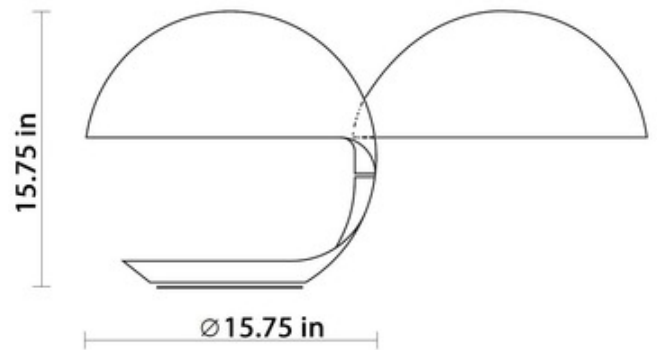

**BRAND**

Martinelli Luce

**DESCRIPTION**

The Cobra boasts a sleek, iconic look composed of two resin molded bodies connected by a central joint for a 360 rotation, finished in Black, White or Red with a White painted aluminum interior reflector. Characterized by its geometric, spherical silhouette, it transforms with the rotation of the arm the reflector taking a position that is reminiscent of a cobra ready to strike. Provides direct light. Available finished in Black, White, or Red. On / Off switch located on cord. CE and cUL listed.

<b>SHADE COLOR</b>	N/A
<b>BODY FINISH</b>	White
<b>WATTAGE</b>	16W
<b>DIMMER</b>	Not Dimmable
<b>DIMENSIONS</b>	15.75"W x 15.75"H
<b>BULB NOT INCLUDED</b>	
<b>LAMP</b>	1 x CF/Medium (E26)/16W/120V Compact Fluorescent