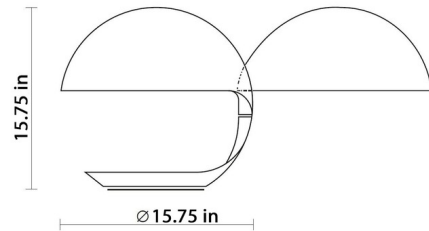

Shown in white

Specifications

COLOR	N/A
BODY FINISH	White
WATTAGE	12W
DIMMER	N/A
DIMENSIONS	15.75"W x 15.75"H
BULB NOT INCLUDED	1 x A19/Medium (E26)/12W/120V LED
COUNTRY OF ORIGIN	Italy

CLICK TO VIEW PRODUCT