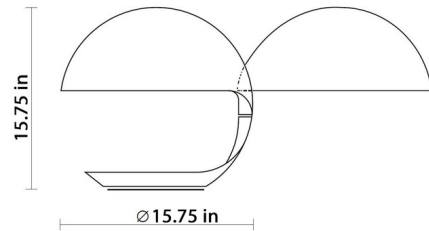

### Specifications

COLOR	N/A
BODY FINISH	White
WATTAGE	12W
DIMMER	N/A
DIMENSIONS	15.75"W x 15.75"H
BULB NOT INCLUDED	1 x A19/Medium (E26)/12W/120V LED
COUNTRY OF ORIGIN	Italy

CLICK TO VIEW PRODUCT

Notes: