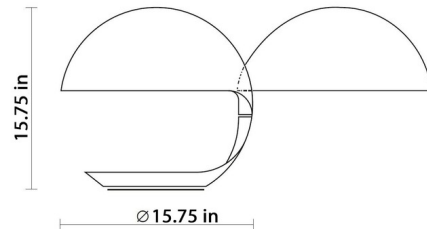

### Specifications

COLOR	N/A
BODY FINISH	White
WATTAGE	12W
DIMMER	N/A
DIMENSIONS	15.75"W x 15.75"H
BULB NOT INCLUDED	1 x A19/Medium (E26)/12W/120V LED
COUNTRY OF ORIGIN	Italy

CLICK TO VIEW PRODUCT

Notes: