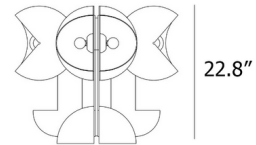

By Martinelli Luce

Description

The Ruspa 4 Table Lamp takes its name from the Italian word for bulldozer, a reference to its moveable arms and reflectors that recall the look of a bulldozer's front blade and hydraulic arms. Each of Ruspa's reflector shades can be raised and lowered independently to direct light upwards or downwards. Originally designed in 1968, Ruspa is a mid-century Italian classic that will stand out in any space. On/off switch on cord.

Shown in white

22.8"

23.6"

Specifications

COLOR	N/A
BODY FINISH	White
WATTAGE	40W
DIMMER	N/A
DIMENSIONS	23.62"W x 22.83"H
BULB NOT INCLUDED	8 x B10/Candelabra (E12)/5W/120V LED
COUNTRY OF ORIGIN	Italy

Technical Information

PRODUCT DIMENSIONS	Cord Length: 94.5"
--------------------	--------------------

CLICK TO VIEW PRODUCT

Notes: