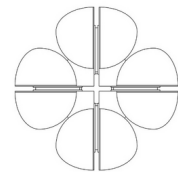

By Martinelli Luce

Description

The Ruspa 4 Table Lamp takes its name from the Italian word for bulldozer, a reference to its moveable arms and reflectors that recall the look of a bulldozer's front blade and hydraulic arms. Each of Ruspa's reflector shades can be raised and lowered independently to direct light upwards or downwards. Originally designed in 1968, Ruspa is a mid-century Italian classic that will stand out in any space. On/off switch on cord.

Shown in white

22.8"

23.6"

Specifications

COLOR	N/A
BODY FINISH	White
WATTAGE	40W
DIMMER	N/A
DIMENSIONS	23.62"W x 22.83"H
BULB NOT INCLUDED	8 x B10/Candelabra (E12)/5W/120V LED
COUNTRY OF ORIGIN	Italy

Technical Information

PRODUCT DIMENSIONS	Cord Length: 94.5"
--------------------	--------------------

CLICK TO VIEW PRODUCT

Notes: