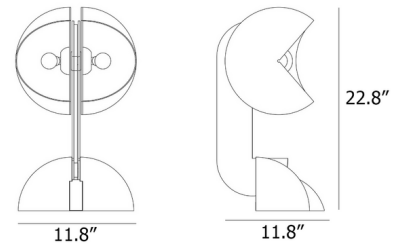

### Specifications

COLOR	N/A
BODY FINISH	White
WATTAGE	10W
DIMMER	N/A
DIMENSIONS	11.81"W x 22.83"H
BULB NOT INCLUDED	2 x B10/Candelabra (E12)/5W/120V LED
COUNTRY OF ORIGIN	Italy

CLICK TO VIEW PRODUCT

Notes: