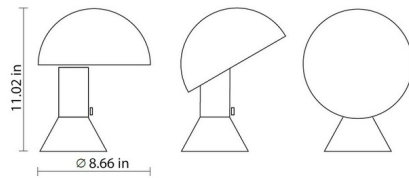

By Martinelli Luce

Description

The Elmetto offers a striking geometric design composed of a dome diffuser set into a cylindrical body and cone shaped base, with a large knob at the center of the base making it easy to find at night. The diffuser is easily tilted to reveal or hide light. Available finished in Black, White, Orange, Blue, Green, Ruby Red, or Yellow. CE and cUL listed.

Shown in red

Specifications

COLOR N/A
BODY FINISH Red
WATTAGE 6W
DIMMER Not Included
DIMENSIONS 8.66"W x 11.02"H
BULB NOT INCLUDED 1 x A19/Medium (E26)/6W/120V LED
COUNTRY OF ORIGIN Italy

Technical Information