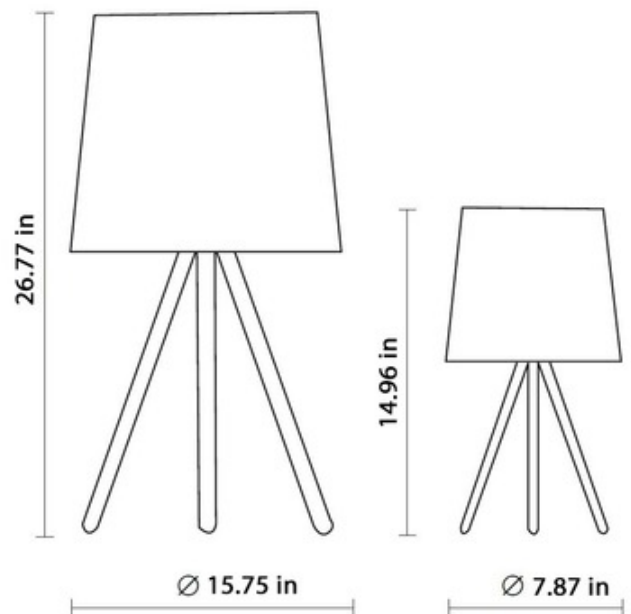

Technical Information

LUMINOUS FLUX	600 lumens
LUMENS/WATT	100.00
LAMP COLOR	2700K
COLOR RENDERING	80 CRI

SPEC # MRN828747