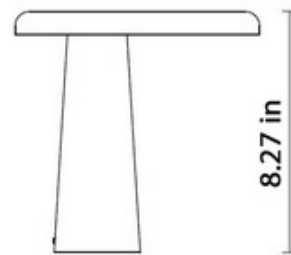

Technical Information

LUMINOUS FLUX	650 lumens
LUMENS/WATT	92.86
LAMP COLOR	3000K

SPEC # MRN828758

COMPANY	PROJECT	FIXTURE TYPE	APPROVED BY	DATE