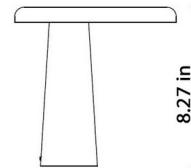

Lightology

lightology.com
866-954-4489
04-25-26

Project: _____

Company: _____

Location: _____ Fixture Type: _____

SPEC #: **MRN828758**

Approved On: _____ Approved By: _____

Hoop Table Lamp By Martinelli Luce

Description

The Hoop Table Lamp provides direct and diffused light, featuring a petite modern resin molded structure composed of a tapered cylindrical body with a round disc reflector shade with On / Off touch button on the top of the shade. Available finished in Black or White. CE and cUL listed.

Specifications

COLOR . . . . . N/A
BODY FINISH . . . . . Black
WATTAGE 7W
DIMMER . . . . . Included
DIMENSIONS . . . . . 8.27"W x 8.27"H
INTEGRATED LED MODULE . . . . . 1 x LED/7W/120V LED
COUNTRY OF ORIGIN . . . . . Italy

Technical Information

LAMP COLOR 3000K
LUMENS/WATT 92.86
LUMINOUS FLUX . . . . . 650 lumens

Ø 8.27 in

CLICK TO VIEW PRODUCT

Notes: