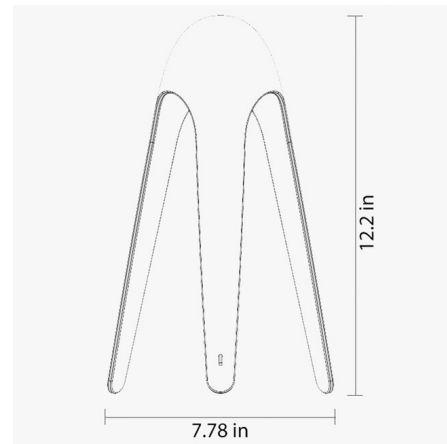

Specifications

| | |
|-----------------------|-----------------------|
| COLOR | N/A |
| BODY FINISH | Aluminum |
| WATTAGE | 4.5W |
| DIMMER | Included |
| DIMENSIONS | 7.87"W x 12.2"H |
| INTEGRATED LED MODULE | 1 x LED/4.5W/120V LED |
| COUNTRY OF ORIGIN | Italy |

Technical Information

| | |
|--------------------|--------------------|
| PRODUCT DIMENSIONS | Cord Length: 68.9" |
| LAMP COLOR | 3000K |
| LUMENS/WATT | 41.78 |
| LUMINOUS FLUX | 188 lumens |

Shown in aluminum