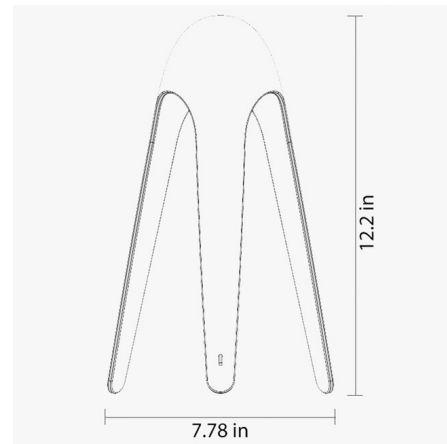

Specifications

COLOR	N/A
BODY FINISH	Aluminum
WATTAGE	4.5W
DIMMER	Included
DIMENSIONS	7.87"W x 12.2"H
INTEGRATED LED MODULE	1 x LED/4.5W/120V LED
COUNTRY OF ORIGIN	Italy

Technical Information

PRODUCT DIMENSIONS	Cord Length: 68.9"
LAMP COLOR	3000K
LUMENS/WATT	41.78
LUMINOUS FLUX	188 lumens

Shown in aluminum

CLICK TO VIEW PRODUCT

Notes: