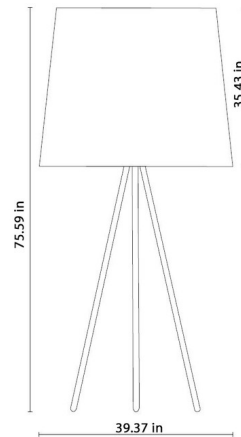

By Martinelli Luce

Description

The EVA Floor Lamp offers a sleek, versatile design that will tie into a number of interiors, featuring a simple tripod base topped with a tall oversized tapered shade for diffused indirect lighting with a Red feeding cable. Available with a Black fabric shade and Black finished base. On / Off switch located on cable. CE and cUL listed.

Shown in black / black fabric

Specifications

COLOR	Black Fabric
BODY FINISH	Black
WATTAGE	35W
DIMMER	Included
DIMENSIONS	39.37"W x 75.59"H
BULB NOT INCLUDED	1 x CF/Medium (E26)/35W/120V Compact Fluorescent
COUNTRY OF ORIGIN	Italy