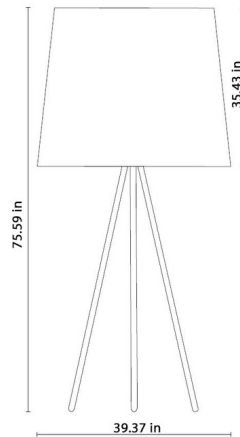

By Martinelli Luce

Description

The EVA Floor Lamp offers a sleek, versatile design that will tie into a number of interiors, featuring a simple tripod base topped with a tall oversized tapered shade for diffused indirect lighting with a Red feeding cable. Available with a Black fabric shade and Black finished base. On / Off switch located on cable. CE and cUL listed.

Shown in black / black fabric

Specifications

COLOR Black Fabric
BODY FINISH Black
WATTAGE 35W
DIMMER Included
DIMENSIONS 39.37"W x 75.59"H
BULB NOT INCLUDED 1 x CF/Medium (E26)/35W/120V Compact Fluorescent
COUNTRY OF ORIGIN Italy