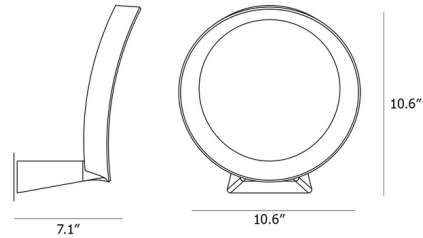

By Martinelli Luce

Description

The LED+O Wall Sconce offers a sleek, modern look featuring an aluminum circular diffuser painted in White with an integrated light source that provides an ambient display of light when lit. Includes 4 inch backplate, not pictured. Internal electronic power supply included.

Shown in white

Specifications

COLOR	N/A
BODY FINISH	White
WATTAGE	17.8W
DIMMER	0-10V
DIMENSIONS	10.63"W x 10.63"H x 7.09"D
INTEGRATED LED MODULE	1 x LED/17.8W/120V LED

Technical Information

LAMP LIFE	50000 hours
COLOR RENDERING	80 CRI
LAMP COLOR	2700K
LUMENS/WATT	156.52
LUMINOUS FLUX	2786 lumens