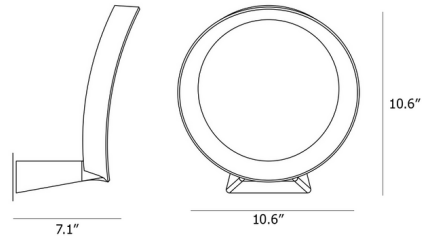

By Martinelli Luce

Description

The LED+O Wall Sconce offers a sleek, modern look featuring an aluminum circular diffuser painted in White with an integrated light source that provides an ambient display of light when lit. Includes 4 inch backplate, not pictured. Internal electronic power supply included.

Shown in white

Specifications

COLOR	N/A
BODY FINISH	White
WATTAGE	17.8W
DIMMER	0-10V
DIMENSIONS	10.63"W x 10.63"H x 7.09"D
INTEGRATED LED MODULE	1 x LED/17.8W/120V LED

Technical Information

LAMP LIFE	50000 hours
COLOR RENDERING	80 CRI
LAMP COLOR	2700K
LUMENS/WATT	156.52
LUMINOUS FLUX	2786 lumens