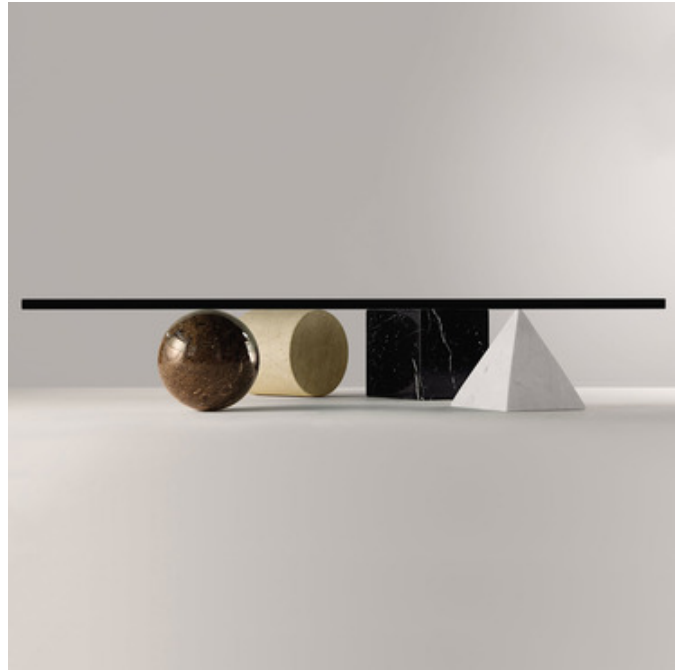

BRAND

Martinelli Luce

DESCRIPTION

The Metafora Cube is a table created from a large piece of transparent glass and the shapes of a cylinder, square, pyramid, and ball that act as the legs of the table. The four shapes are independent and can be positioned freely, without the table losing its identity. Shapes are available in White Carrara Marble, Black Marquinia Marble, Travertine, or Mixed Marble.

COLOR	N/A
BODY FINISH	Mixed Marble
WATTAGE	N/A
DIMMER	N/A
DIMENSIONS	47.24"W x 8.66"H
LAMP	N/A

47.22 in x 47.22 in x 0.78 in H 8.66 in

SPEC # MRN828793

COMPANY	PROJECT	FIXTURE TYPE	APPROVED BY	DATE