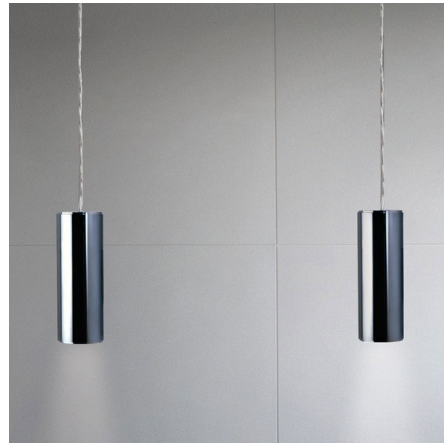

Lightology

lightology.com
866-954-4489
04-26-26

Project: _____

Company: _____

Location: _____ Fixture Type: _____

SPEC #: **ZAN828805**

Approved On: _____ Approved By: _____

Kronn Pendant By ZANEEN design

Description

The Kronn Mini Pendant is available in Chrome or White finish. 120 volt, MR16 GZ10 halogen or LED lamp is required, but not included. CSA, listed to UL and CSA.

Specifications

COLOR	N/A
BODY FINISH	Chrome
WATTAGE	7W
DIMMER	Low Voltage Electronic
DIMENSIONS	2.75"W x 8"H
BULB NOT INCLUDED	1 x MR16/GU10/7W/120V LED
COUNTRY OF ORIGIN	Spain

Technical Information

PRODUCT DIMENSIONS . . . . . Maximum Overall Height: 51 3/16"

Shown in chrome