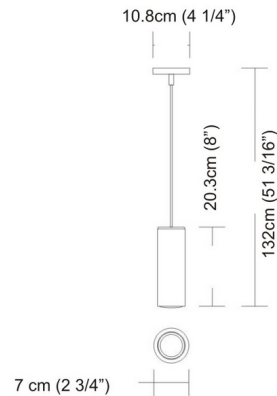

Description

The Kronn Mini Pendant is available in Chrome or White finish. 120 volt, MR16 GZ10 halogen or LED lamp is required, but not included. CSA, listed to UL and CSA.

Specifications

COLOR	N/A
BODY FINISH	Chrome
WATTAGE	7W
DIMMER	Low Voltage Electronic
DIMENSIONS	2.75"W x 8"H
BULB NOT INCLUDED	1 x MR16/GU10/7W/120V LED
COUNTRY OF ORIGIN	Spain

Technical Information

PRODUCT DIMENSIONS Maximum Overall Height: 51 3/16"

Shown in chrome

CLICK TO VIEW PRODUCT

Notes: