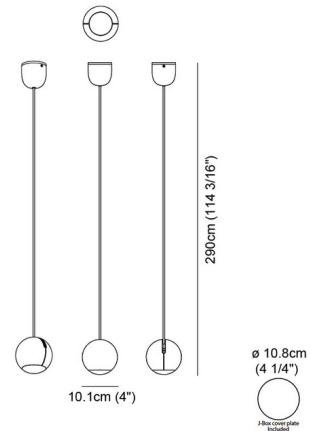

Description

The Bo La Pendant in White, Black, Satin Gold, Brushed Nickel or Satin Copper finish. CSA certified, listed to UL & CSA Standards. Fixture includes shade, suspension cable, and junction box cover. 120 volt direct line (operates without a driver). Dimmable to 20 percent with an electronic low voltage dimmer, sold separately. Canopy is required and sold separately.

Specifications

COLOR	N/A
BODY FINISH	White
WATTAGE	7W
DIMMER	Low Voltage Electronic
DIMENSIONS	4"W
INTEGRATED LED MODULE	1 x LED/7W/120V LED
COUNTRY OF ORIGIN	Spain

Technical Information

PRODUCT DIMENSIONS	Maximum Overall Height: 114 3/16"
BEAM ANGLE	40°
COLOR RENDERING	90 CRI
LAMP COLOR	2700K
LUMENS/WATT	80.00
LUMINOUS FLUX	560 lumens

Shown in white

CLICK TO VIEW PRODUCT

Notes: