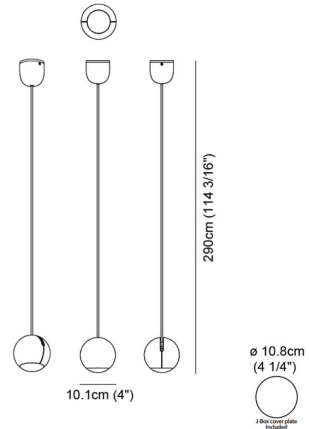

### Specifications

COLOR	N/A
BODY FINISH	White
WATTAGE	7W
DIMMER	Low Voltage Electronic
DIMENSIONS	4"W
INTEGRATED LED MODULE	1 x LED/7W/120V LED
COUNTRY OF ORIGIN	Spain

### Technical Information

PRODUCT DIMENSIONS	Maximum Overall Height: 114 3/16"
BEAM ANGLE	40°
COLOR RENDERING	90 CRI
LAMP COLOR	2700K
LUMENS/WATT	80.00
LUMINOUS FLUX	560 lumens

Shown in white

CLICK TO VIEW PRODUCT