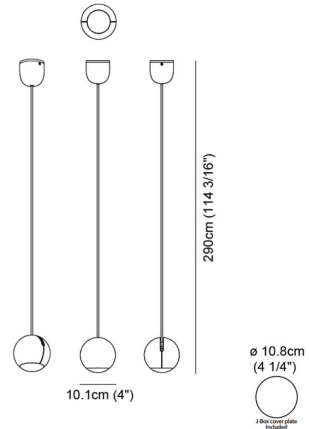

Description

The Bo La Pendant in White, Black, Satin Gold, Brushed Nickel or Satin Copper finish. CSA certified, listed to UL & CSA Standards. Fixture includes shade, suspension cable, and junction box cover. 120 volt direct line (operates without a driver). Dimmable to 20 percent with an electronic low voltage dimmer, sold separately. Canopy is required and sold separately.

Specifications

COLOR	N/A
BODY FINISH	White
WATTAGE	7W
DIMMER	Low Voltage Electronic
DIMENSIONS	4"W
INTEGRATED LED MODULE	1 x LED/7W/120V LED
COUNTRY OF ORIGIN	Spain

Technical Information

PRODUCT DIMENSIONS	Maximum Overall Height: 114 3/16"
BEAM ANGLE	40°
COLOR RENDERING	90 CRI
LAMP COLOR	2700K
LUMENS/WATT	80.00
LUMINOUS FLUX	560 lumens

Shown in white

CLICK TO VIEW PRODUCT

Notes: