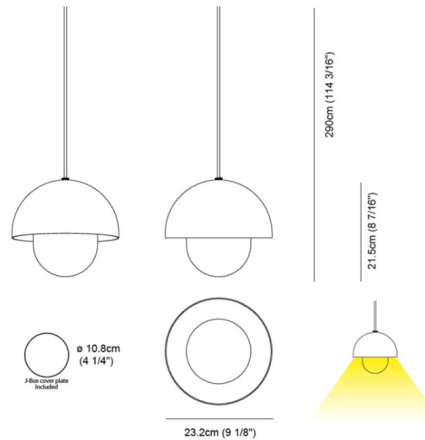

By ZANEEN design

Description

The Boleta Pendant features a dome shade offered in a White Textured lacquer finish and satin blown glass diffuser. Fixture includes shade, suspension cable, and canopy. 120 volt direct line (operates without a driver). Dimmable to 20 percent with an electronic low voltage dimmer, sold separately. NOTE: This is a discontinued model and limited to quantity on hand.

Specifications

COLOR White
BODY FINISH White
WATTAGE 11W
DIMMER Low Voltage Electronic
DIMENSIONS 9.13"W x 8.44"H
INTEGRATED LED MODULE 1 x LED/11W/120V LED

Technical Information

PRODUCT DIMENSIONS Max Overall Height: 114"
COLOR RENDERING 80 CRI
LAMP COLOR 2700K
LUMENS/WATT 76.82
LUMINOUS FLUX 845 lumens

Shown in white / white

CLICK TO VIEW PRODUCT

Notes: