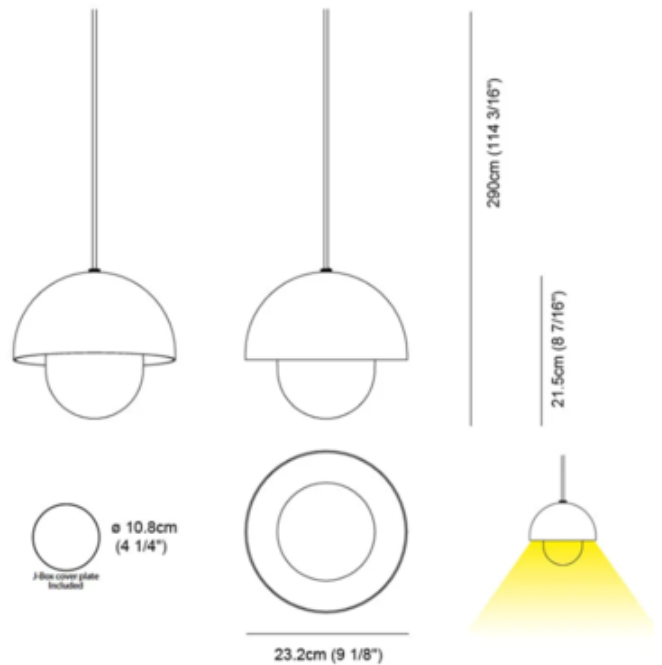

**DESIGNER** Jordi Jane / Milan Iluminacion  
**BRAND** ZANEEN design

**DESCRIPTION**

The Boleta Pendant features a dome shade offered in a White Textured lacquer finish and satin blown glass diffuser. Fixture includes shade, suspension cable, and canopy. 120 volt direct line (operates without a driver). Dimmable to 20 percent with an electronic low voltage dimmer, sold separately.

Shown in: White / White

<b>SHADE COLOR</b>	White
<b>BODY FINISH</b>	White
<b>WATTAGE</b>	11W
<b>DIMMER</b>	Low Voltage Electronic
<b>DIMENSIONS</b>	9.13"W x 8.44"H
<b>INTEGRATED LED MODULE</b>	
<b>LAMP</b>	1 x LED/11W/120V LED
<i>Technical Information</i>	
<b>LUMINOUS FLUX</b>	845 lumens
<b>LUMENS/WATT</b>	76.82
<b>LAMP COLOR</b>	2700K
<b>COLOR RENDERING</b>	80 CRI
<b>SPEC #</b>	ZAN828837