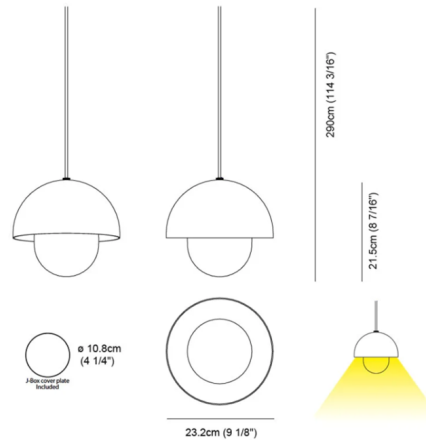

Shown in white / white

CLICK TO VIEW PRODUCT

Notes: