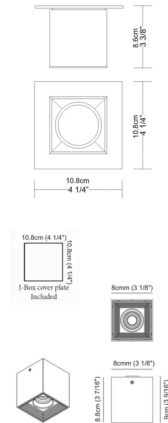

Shown in brushed aluminum