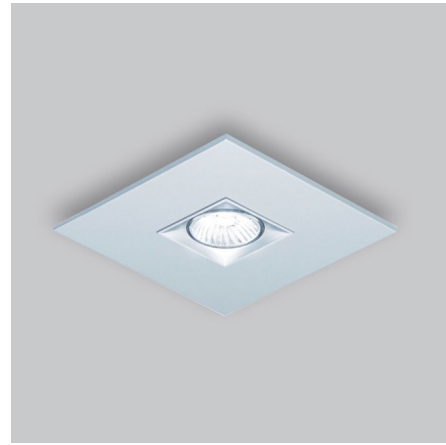

Lightology

lightology.com
866-954-4489
05-21-26

Project: _____

Company: _____

Location: _____ Fixture Type: _____

SPEC #: **ZAN828871**

Approved On: _____ Approved By: _____

Polifemo Surface Mount Downlight By ZANEEN design

Description

The Polifemo Surface Mount Downlight offers downlight illumination available in a 1, 2, 4 or 5-light linear or 4-light square option in Metallic Grey or White finish. Compatible with 120 volt, MR16 GU10 base LED or halogen bulb. CSA certified, listed to UL & CSA Standards.

Shown in metallic grey

Specifications

COLOR	N/A
BODY FINISH	Metallic Grey
WATTAGE	4W
DIMMER	Low Voltage Electronic
DIMENSIONS	8"W x 3"H x 8"D
BULB NOT INCLUDED	1 x MR16/GU10/4W/120V LED
OTHER BULB OPTIONS	1 x MR16/GU10/40W/120V Halogen
COUNTRY OF ORIGIN	Spain