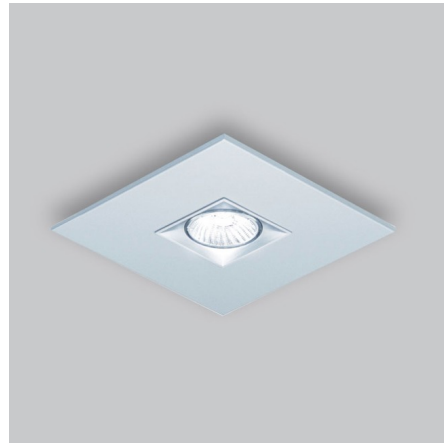

Lightology

lightology.com
866-954-4489
04-02-26

Project: _____

Company: _____

Location: _____ Fixture Type: _____

SPEC #: **ZAN828871**

Approved On: _____ Approved By: _____

Polifemo Surface Mount Downlight By ZANEEN design

Description

The Polifemo Surface Mount Downlight offers downlight illumination available in a 1, 2, 4 or 5-light linear or 4-light square option in Metallic Grey or White finish. Compatible with 120 volt, MR16 GU10 base LED or halogen bulb. CSA certified, listed to UL & CSA Standards.

Shown in metallic grey

Specifications

COLOR	N/A
BODY FINISH	Metallic Grey
WATTAGE	4W
DIMMER	Low Voltage Electronic
DIMENSIONS	8"W x 3"H x 8"D
BULB NOT INCLUDED	1 x MR16/GU10/4W/120V LED
OTHER BULB OPTIONS	1 x MR16/GU10/40W/120V Halogen
COUNTRY OF ORIGIN	Spain