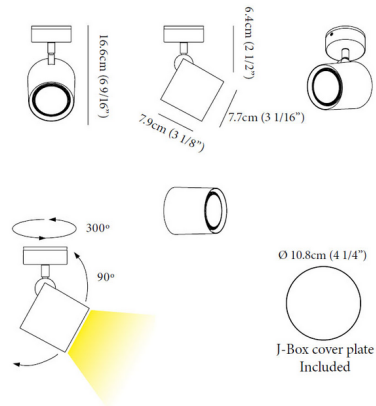

CLICK TO VIEW PRODUCT

Notes: