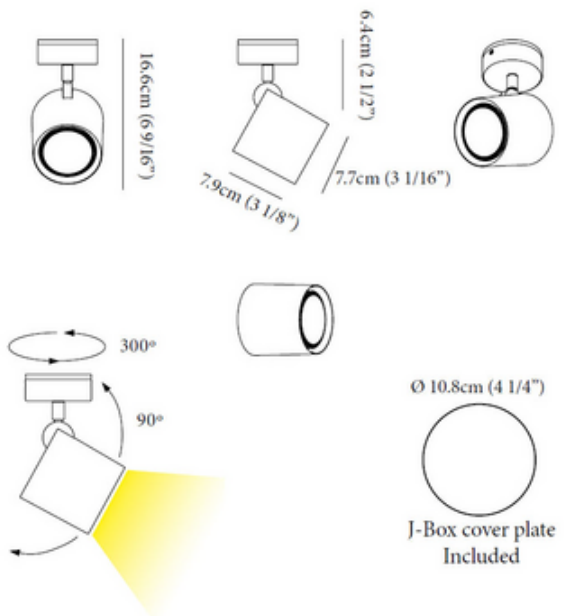

Technical Information

LUMINOUS FLUX	250 lumens
LUMENS/WATT	38.46

SPEC # ZAN828884

COMPANY	PROJECT	FIXTURE TYPE	APPROVED BY	DATE