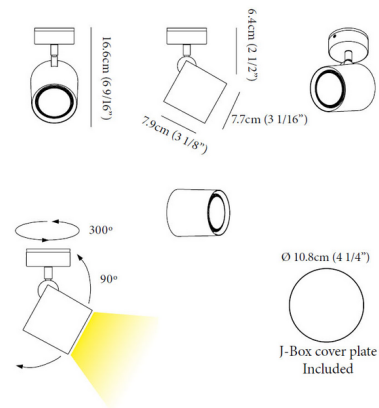

CLICK TO VIEW PRODUCT

Notes: