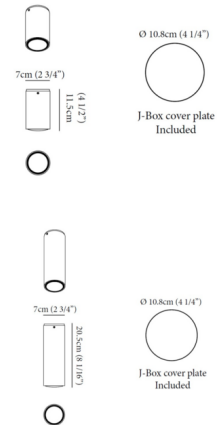

Specifications

COLOR	N/A
BODY FINISH	White
WATTAGE	6.5W
DIMMER	Dimmable
DIMENSIONS	2.75"W x 4.5"H
BULB NOT INCLUDED	1 x MR16/GU10/6.5W/120V LED
OTHER BULB OPTIONS	1 x MR16/GU10/75W/120V Halogen
COUNTRY OF ORIGIN	Spain

Technical Information

LUMENS/WATT	38.46
LUMINOUS FLUX	250 lumens

Shown in white

CLICK TO VIEW PRODUCT

Notes: