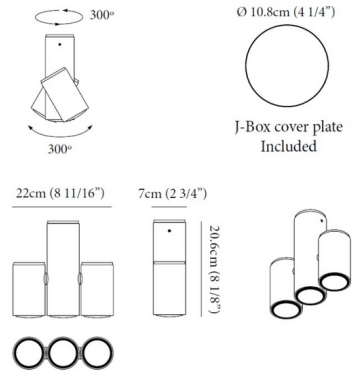

CLICK TO VIEW PRODUCT

Notes: