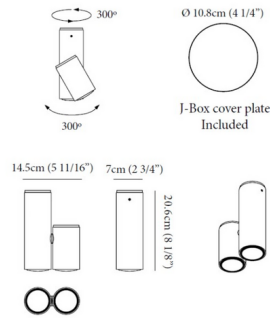

Description

The Kronn Dual Ceiling Spot Light features 300 degree rotation and 300 degree tilt. Includes junction box cover plate. 120 volt, MR16 GU10 halogen or LED lamps are required, but not included. CSA, listed to UL and CSA.

Shown in chrome

Specifications

| | |
|--------------------|--------------------------------|
| COLOR | N/A |
| BODY FINISH | Chrome |
| WATTAGE | 13W |
| DIMMER | Dimmable |
| DIMENSIONS | 5.69"W x 8.13"H |
| BULB NOT INCLUDED | 2 x MR16/GU10/6.5W/120V LED |
| OTHER BULB OPTIONS | 2 x MR16/GU10/75W/120V Halogen |
| COUNTRY OF ORIGIN | Spain |