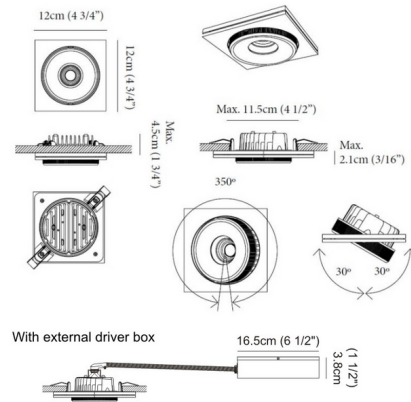

CLICK TO VIEW PRODUCT

Notes: