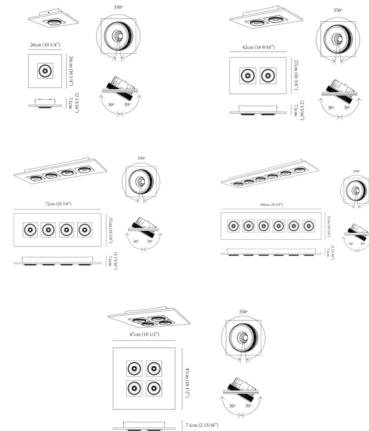

By ZANEEN design

Description

The Marc Ceiling Light is a low profile surface mount adjustable ceiling light with 50 degree reflectors. Available in a 1, 2, 4 and 6 light linear and 4 light square option. Includes integral non-dimmable LED driver. CSA certified, listed to UL & CSA Standards.

Specifications

COLOR	N/A
BODY FINISH	White
WATTAGE	10W
DIMMER	Not Dimmable
DIMENSIONS	10.25"W x 2.81"H x 10.25"D
INTEGRATED LED MODULE	1 x LED/10W/120V LED
COUNTRY OF ORIGIN	Spain

Technical Information

COLOR RENDERING	80 CRI
LAMP COLOR	2700K
LUMENS/WATT	101.00
LUMINOUS FLUX	1010 lumens

Shown in white

CLICK TO VIEW PRODUCT

Notes: