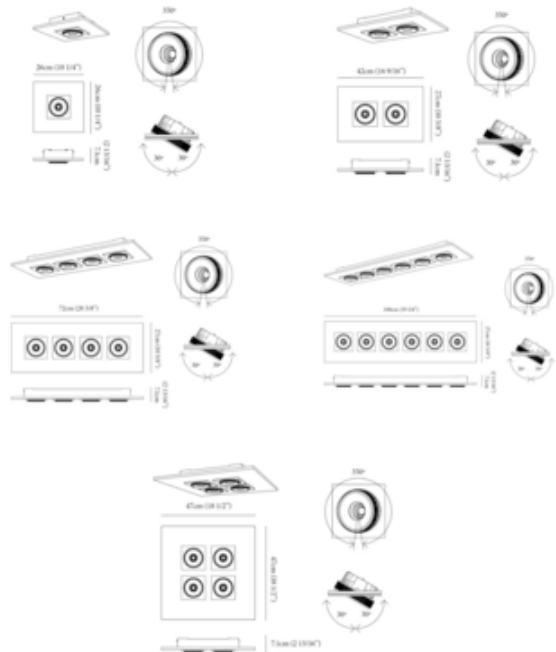

COMPANY	PROJECT	FIXTURE TYPE	APPROVED BY	DATE