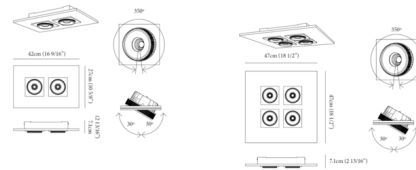

By ZANEEN design

Description

The Marc Ceiling Light is a low profile surface mount adjustable ceiling light with 50 degree reflectors. Available in a 2 light linear linear and 4 light square option. Includes integral non-dimmable LED driver. CSA certified, listed to UL & CSA Standards.

Shown in white

Specifications

COLOR N/A
BODY FINISH White
WATTAGE 20W
DIMMER Not Dimmable
DIMENSIONS 16.56"W x 2.81"H x 10.63"D
INTEGRATED LED MODULE 2 x LED/10W/120V LED
COUNTRY OF ORIGIN Spain

Technical Information