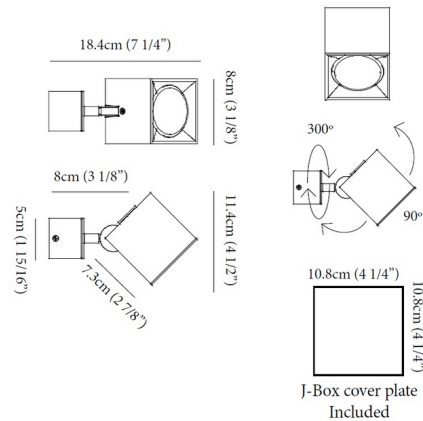

### Description

The Dau Spot Wall / Ceiling Light can be mounted on the wall or ceiling and features 300 degree rotation and 90 degree tilt. Available with halogen or LED lamp options. LED dimmable with a low voltage electronic dimmer, sold separately. See bulb manufacturer specification for dimmer compatibility for halogen option.

### Specifications

COLOR	N/A
BODY FINISH	White
WATTAGE	8W
DIMMER	Dimmable
DIMENSIONS	3.13"W x 3.13"H x 7.25"D
BULB NOT INCLUDED	1 x MR16/GU10/8W/120V LED
COUNTRY OF ORIGIN	Spain

CLICK TO VIEW PRODUCT

Notes: