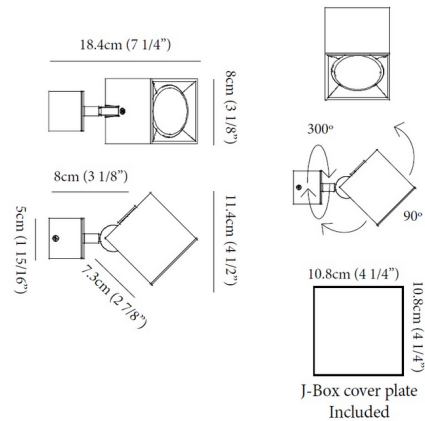

By ZANEEN design

Description

The Dau Spot Wall / Ceiling Light can be mounted on the wall or ceiling and features 300 degree rotation and 90 degree tilt. Available with halogen or LED lamp options. LED dimmable with a low voltage electronic dimmer, sold separately. See bulb manufacturer specification for dimmer compatibility for halogen option.

Shown in white

Specifications

COLOR	N/A
BODY FINISH	White
WATTAGE	8W
DIMMER	Dimmable
DIMENSIONS	3.13"W x 3.13"H x 7.25"D
BULB NOT INCLUDED	1 x MR16/GU10/8W/120V LED
COUNTRY OF ORIGIN	Spain

CLICK TO VIEW PRODUCT