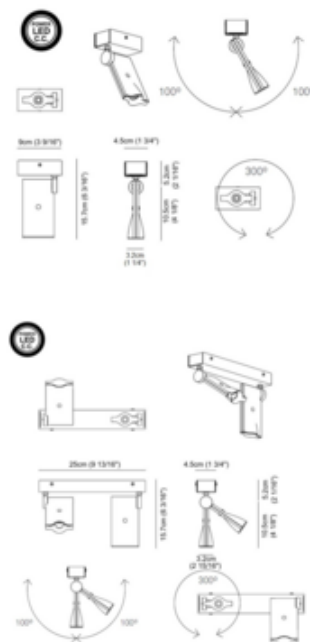

COMPANY	PROJECT	FIXTURE TYPE	APPROVED BY	DATE