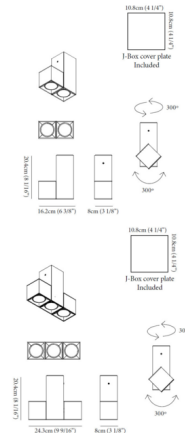

By ZANEEN design

Description

Dau is a series of track and surface adjustable LED light fixtures with alterable heads to create an array of configurations. Due to its adjustability and modifiable heads for directional light output, Dau would be an optimal choice for a variety of applications including residential, hospitality or retail settings. The Dau Multi-Spot Ceiling Light Fixture features two or three spots. 300 degree rotation. See bulb manufacturer specification for dimmer compatibility. Note: Junction box cover plate included

Shown in white

Specifications

COLOR	N/A
BODY FINISH	White
WATTAGE	8W
DIMMER	Standard 120V
DIMENSIONS	6.38"W x 8.06"H x 3.13"D
BULB NOT INCLUDED	2 x MR16/GU10/4W/120V LED
COUNTRY OF ORIGIN	Spain

CLICK TO VIEW PRODUCT