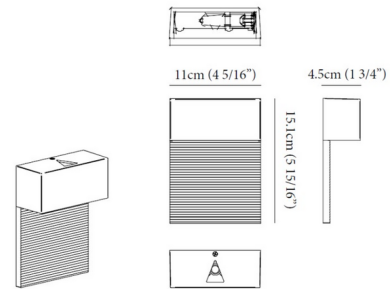

Technical Information

COLOR RENDERING	80 CRI
LUMENS/WATT	216.67
LUMINOUS FLUX	650 lumens

CLICK TO VIEW PRODUCT

Notes: