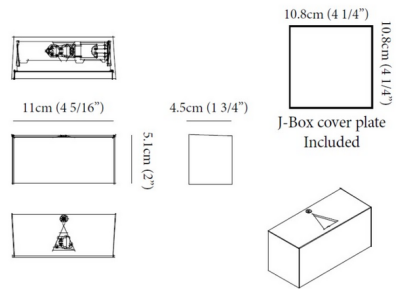

Specifications

COLOR	N/A
BODY FINISH	Metallic Grey
WATTAGE	35W
DIMMER	Standard 120V
DIMENSIONS	4.31"W x 2"H x 1.75"D
BULB NOT INCLUDED	1 x JCD/G9/35W/120V Halogen
OTHER BULB OPTIONS	1 x JCD/G9/3W/120V LED
COUNTRY OF ORIGIN	Spain

CLICK TO VIEW PRODUCT

Notes: