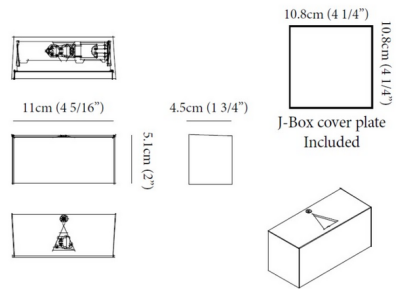

### Specifications

COLOR	N/A
BODY FINISH	Metallic Grey
WATTAGE	35W
DIMMER	Standard 120V
DIMENSIONS	4.31"W x 2"H x 1.75"D
BULB NOT INCLUDED	1 x JCD/G9/35W/120V Halogen
OTHER BULB OPTIONS	1 x JCD/G9/3W/120V LED
COUNTRY OF ORIGIN	Spain