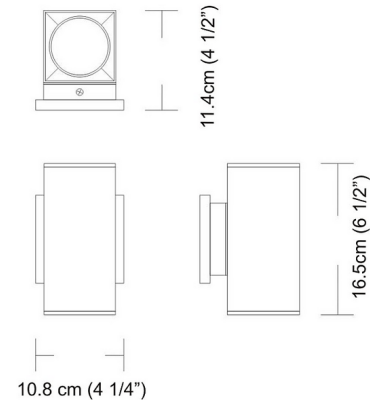

### Description

The Dau Wall Light features up and down light distribution. See bulb manufacturer specification for dimmer compatibility.

Shown in white

### Specifications

COLOR	N/A
BODY FINISH	White
WATTAGE	13W
DIMMER	Dimmable
DIMENSIONS	4.25"W x 6.5"H x 4.5"D
BULB NOT INCLUDED	2 x MR16/GU10/6.5W/120V LED
OTHER BULB OPTIONS	2 x MR16/GU10/75W/120V Halogen
COUNTRY OF ORIGIN	Spain