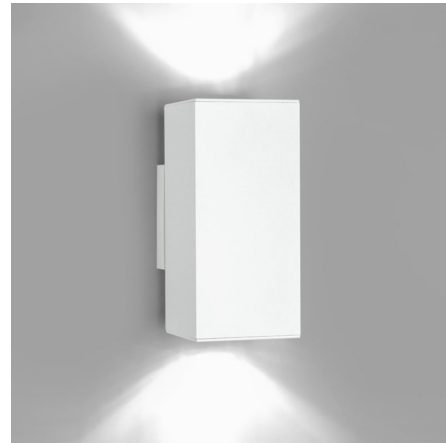

## Dau Up / Down MR16 LED Wall Light

By ZANEEN design

### Description

The Dau Wall Light features up and down light distribution. See bulb manufacturer specification for dimmer compatibility.

Shown in white

### Specifications

COLOR	N/A
BODY FINISH	White
WATTAGE	13W
DIMMER	Dimmable
DIMENSIONS	4.25"W x 6.5"H x 4.5"D
BULB NOT INCLUDED	2 x MR16/GU10/6.5W/120V LED
OTHER BULB OPTIONS	2 x MR16/GU10/75W/120V Halogen
COUNTRY OF ORIGIN	Spain