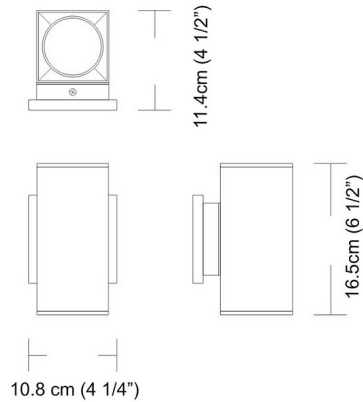

By ZANEEN design

Description

The Dau Wall Light features up and down light distribution. See bulb manufacturer specification for dimmer compatibility.

Shown in white

Specifications

COLOR	N/A
BODY FINISH	White
WATTAGE	13W
DIMMER	Dimmable
DIMENSIONS	4.25"W x 6.5"H x 4.5"D
BULB NOT INCLUDED	2 x MR16/GU10/6.5W/120V LED
COUNTRY OF ORIGIN	Spain