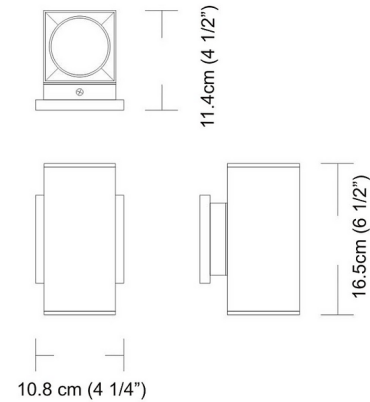

### Description

The Dau Wall Light features up and down light distribution. See bulb manufacturer specification for dimmer compatibility.

Shown in white

### Specifications

COLOR	N/A
BODY FINISH	White
WATTAGE	13W
DIMMER	Dimmable
DIMENSIONS	4.25"W x 6.5"H x 4.5"D
BULB NOT INCLUDED	2 x MR16/GU10/6.5W/120V LED
OTHER BULB OPTIONS	2 x MR16/GU10/75W/120V Halogen
COUNTRY OF ORIGIN	Spain