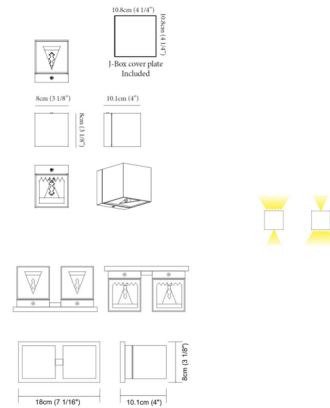

By ZANEEN design

Description

The Dau Wall Light is available in a 1 and 2-light option and features up and down light distribution. See bulb manufacturer specification for dimmer compatibility.

Shown in white

Specifications

COLOR	N/A
BODY FINISH	White
WATTAGE	3W
DIMMER	Dimmable
DIMENSIONS	3.13"W x 3.13"H x 4"D
BULB NOT INCLUDED	1 x JCD/G9/3W/120V LED
OTHER BULB OPTIONS	1 x JCD/G9/35W/120V Halogen
COUNTRY OF ORIGIN	Spain