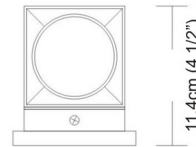

By ZANEEN design

Description

The Dau 1-Light Wall Light features up or down light distribution. See bulb manufacturer specification for dimmer compatibility.

Shown in black satin aluminum

Specifications

COLOR	N/A
BODY FINISH	Black Satin Aluminum
WATTAGE	6.5W
DIMMER	Dimmable
DIMENSIONS	4.25"W x 4.25"H x 4.5"D
BULB NOT INCLUDED	1 x MR16/GU10/6.5W/120V LED
OTHER BULB OPTIONS	1 x MR16/GU10/75W/120V Halogen
COUNTRY OF ORIGIN	Spain