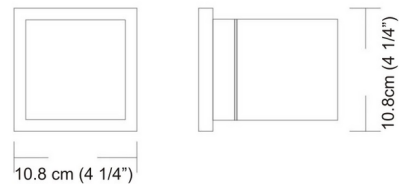

By ZANEEN design

Description

The Dau 1-Light Wall Light features up or down light distribution. See bulb manufacturer specification for dimmer compatibility.

Shown in black satin aluminum

Specifications

COLOR	N/A
BODY FINISH	Black Satin Aluminum
WATTAGE	6.5W
DIMMER	Dimmable
DIMENSIONS	4.25"W x 4.25"H x 4.5"D
BULB NOT INCLUDED	1 x MR16/GU10/6.5W/120V LED
OTHER BULB OPTIONS	1 x MR16/GU10/75W/120V Halogen
COUNTRY OF ORIGIN	Spain