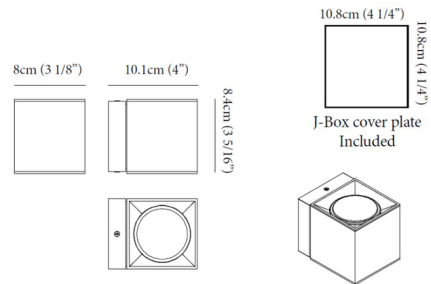

### Specifications

COLOR	N/A
BODY FINISH	White
WATTAGE	4W
DIMMER	Standard 120V
DIMENSIONS	3.13"W x 3.11"H x 4"D
BULB NOT INCLUDED	1 x MR16/GU10/4W/120V LED
OTHER BULB OPTIONS	1 x MR16/GU10/75W/120V Halogen
COUNTRY OF ORIGIN	Spain