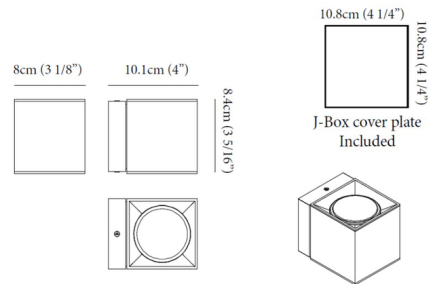

Shown in white

Specifications

COLOR	N/A
BODY FINISH	White
WATTAGE	4W
DIMMER	Standard 120V
DIMENSIONS	3.13\"W x 3.11\"H x 4\"D
BULB NOT INCLUDED	1 x MR16/GU10/4W/120V LED
OTHER BULB OPTIONS	1 x MR16/GU10/75W/120V Halogen
COUNTRY OF ORIGIN	Spain