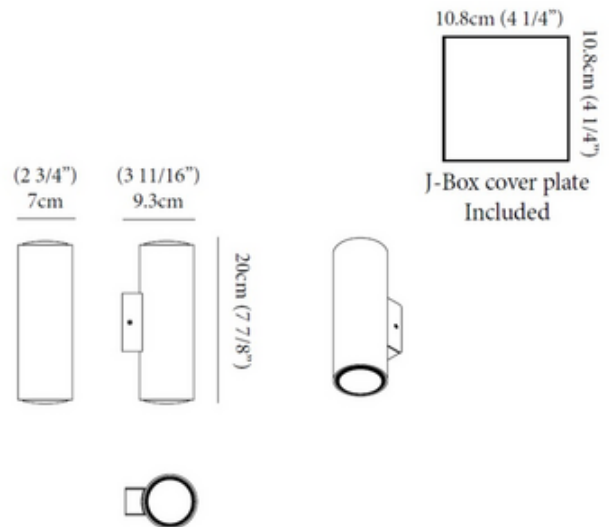

COMPANY	PROJECT	FIXTURE TYPE	APPROVED BY	DATE