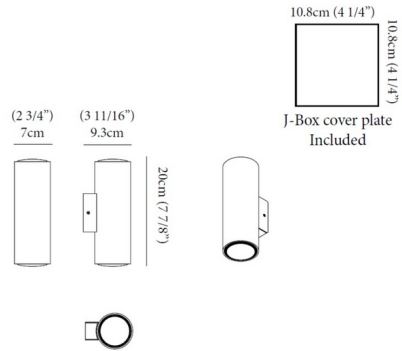

### Specifications

COLOR	N/A
BODY FINISH	Chrome
WATTAGE	13W
DIMMER	Dimmable
DIMENSIONS	4.31"W x 7.87"H x 3.69"D
BULB NOT INCLUDED	2 x MR16/GU10/6.5W/120V LED
OTHER BULB OPTIONS	2 x MR16/GU10/75W/120V Halogen
COUNTRY OF ORIGIN	Spain