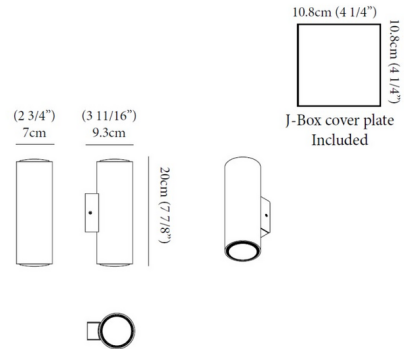

By ZANEEN design

Description

The Kronn Wall Light features a tubular shape offered in White or Chrome finish. Includes junction box cover plate. Two 120 volt, M16 GU10 halogen or LED lamps are required, but not included. CSA, listed to UL and CSA. ADA compliant.

Shown in chrome

Specifications

COLOR	N/A
BODY FINISH	Chrome
WATTAGE	13W
DIMMER	Standard 120V
DIMENSIONS	2.75"W x 7.87"H x 3.69"D
BULB NOT INCLUDED	2 x MR16/GU10/6.5W/120V LED
OTHER BULB OPTIONS	2 x MR16/GU10/75W/120V Halogen
COUNTRY OF ORIGIN	Spain