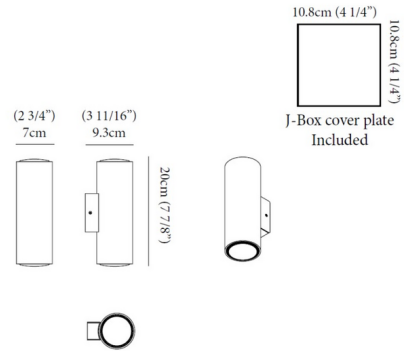

By ZANEEN design

Description

The Kronn Wall Light features a tubular shape offered in White or Chrome finish. Includes junction box cover plate. Two 120 volt, M16 GU10 halogen or LED lamps are required, but not included. CSA, listed to UL and CSA. ADA compliant.

Shown in chrome

Specifications

COLOR	N/A
BODY FINISH	Chrome
WATTAGE	13W
DIMMER	Dimmable
DIMENSIONS	4.31"W x 7.87"H x 3.69"D
BULB NOT INCLUDED	2 x MR16/GU10/6.5W/120V LED
OTHER BULB OPTIONS	2 x MR16/GU10/75W/120V Halogen
COUNTRY OF ORIGIN	Spain