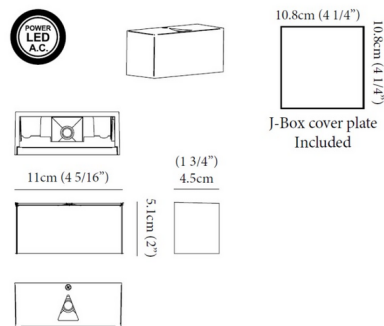

### Specifications

COLOR	N/A
BODY FINISH	Metallic Grey
WATTAGE	8W
DIMMER	Low Voltage Electronic
DIMENSIONS	4.31"W x 2"H x 1.75"D
INTEGRATED LED MODULE	2 x JCD/G9/4W/120V LED
COUNTRY OF ORIGIN	Spain