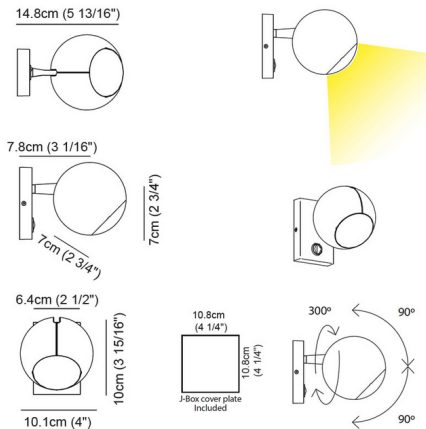

By ZANEEN design

Description

The Bo La Adjustable Spot Wall Light features 300 degree rotation and 180 degree tilt. Includes junction box cover plate. 120 volt direct wire (operates without a driver). Dimmable with a low voltage electronic dimmer, sold separately.

Specifications

COLOR	N/A
BODY FINISH	White
WATTAGE	7W
DIMMER	Low Voltage Electronic
DIMENSIONS	4"W x 3.94"H x 5.81"D
INTEGRATED LED MODULE	1 x LED/7W/120V LED
COUNTRY OF ORIGIN	Spain

Technical Information

BEAM ANGLE	40°
COLOR RENDERING	80 CRI
LAMP COLOR	2700K
LUMENS/WATT	80.00
LUMINOUS FLUX	560 lumens

Shown in white

CLICK TO VIEW PRODUCT

Notes: