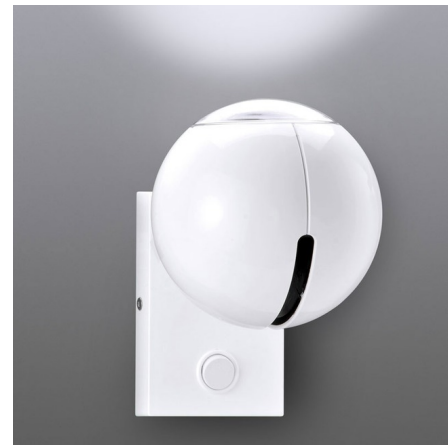

Lightology

lightology.com
866-954-4489
07-04-26

Project: _____

Company: _____

Location: _____ Fixture Type: _____

SPEC #: **ZAN829069**

Approved On: _____ Approved By: _____

Bo La Wall Light

By ZANEEN design

Description

The Bo La Adjustable Spot Wall Light features 300 degree rotation and 180 degree tilt. Includes junction box cover plate. 120 volt direct wire (operates without a driver). Dimmable with a low voltage electronic dimmer, sold separately.

Specifications

COLOR	N/A
BODY FINISH	White
WATTAGE	7W
DIMMER	Low Voltage Electronic
DIMENSIONS	4"W x 3.94"H x 5.81"D
INTEGRATED LED MODULE	1 x LED/7W/120V LED
COUNTRY OF ORIGIN	Spain

Technical Information

BEAM ANGLE	40°
COLOR RENDERING	80 CRI
LAMP COLOR	2700K
LUMENS/WATT	80.00
LUMINOUS FLUX	560 lumens

Shown in white

CLICK TO VIEW PRODUCT

Notes: