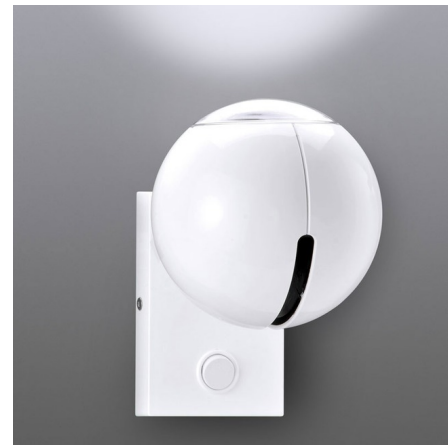

Lightology

lightology.com
866-954-4489
04-12-26

Project: _____

Company: _____

Location: _____ Fixture Type: _____

SPEC #: **ZAN829069**

Approved On: _____ Approved By: _____

Bo La Wall Light

By ZANEEN design

Description

The Bo La Adjustable Spot Wall Light features 300 degree rotation and 180 degree tilt. Includes junction box cover plate. 120 volt direct wire (operates without a driver). Dimmable with a low voltage electronic dimmer, sold separately.

Specifications

COLOR	N/A
BODY FINISH	White
WATTAGE	7W
DIMMER	Low Voltage Electronic
DIMENSIONS	4"W x 3.94"H x 5.81"D
INTEGRATED LED MODULE	1 x LED/7W/120V LED
COUNTRY OF ORIGIN	Spain

Technical Information

BEAM ANGLE	40°
COLOR RENDERING	80 CRI
LAMP COLOR	2700K
LUMENS/WATT	80.00
LUMINOUS FLUX	560 lumens

Shown in white

CLICK TO VIEW PRODUCT

Notes: