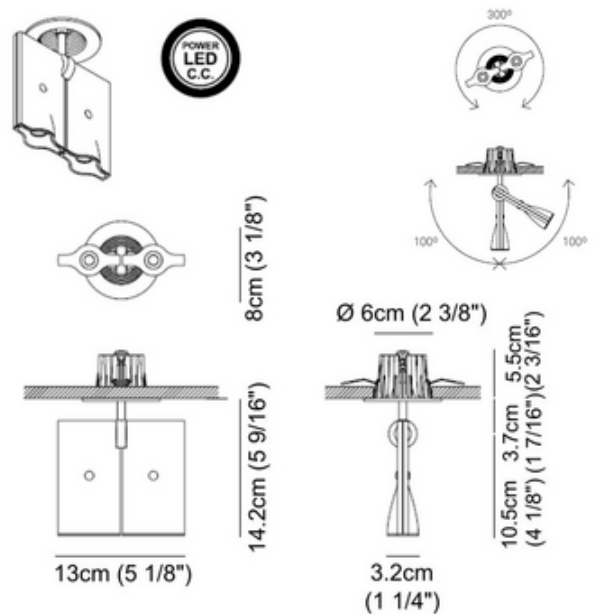

**DESIGNER** Jordi Jane / Milan Iluminacion  
**BRAND** ZANEEN design

**DESCRIPTION**

The Bessons Downlight with Non-IC Remodel Housing features two adjustable heads in Matte White finish with frosted glass diffusers. Non-IC rated remodel housing is for use in non-insulated areas or where insulation is at least 3 inches from fixture. Each lamp tilts 200 degrees and whole unit rotates 300 degrees. Integral non-dimmable external LED driver (14W/350mA, 120V/277V).

<b>TRIM COLOR</b>	Frosted
<b>BODY FINISH</b>	Matte White
<b>WATTAGE</b>	13.2W
<b>DIMMER</b>	Not Dimmable
<b>DIMENSIONS</b>	5.13"W x 5.56"H x 3.13"D
<b>INTEGRATED LED MODULE</b>	
<b>LAMP</b>	2 x LED/6.6W/120V LED

*Technical Information*

<b>LUMINOUS FLUX</b>	1600 lumens
<b>LUMENS/WATT</b>	242.42
<b>LAMP COLOR</b>	2700K
<b>COLOR RENDERING</b>	80 CRI

**SPEC #** ZAN829088

COMPANY	PROJECT	FIXTURE TYPE	APPROVED BY	DATE