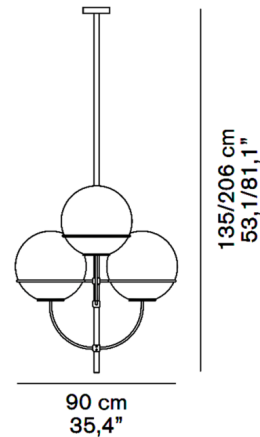

Specifications

COLOR Transparent
BODY FINISH Chrome
WATTAGE 68W
DIMMER Standard 120V
DIMENSIONS 35.4"W x 53.1"H
BULB NOT INCLUDED 4 x A19/Medium (E26)/17W/120V LED
OTHER BULB OPTIONS 4 x A19/Medium (E26)/120V LED
COUNTRY OF ORIGIN Italy

Technical Information

PRODUCT DIMENSIONS Min/Max Overall Height: 53.1" / 81.1"

Notes:

Shown in chrome / transparent

CLICK TO VIEW PRODUCT