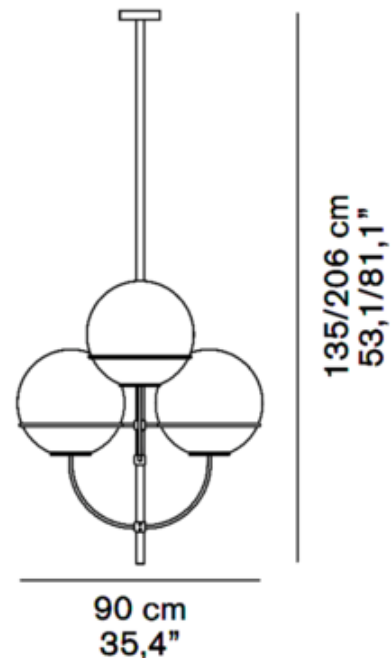

Shown in: Chrome / Transparent

SHADE COLOR	Transparent
BODY FINISH	Chrome
WATTAGE	400W
DIMMER	Standard 120V
DIMENSIONS	35.4"W x 53.1"H
BULB NOT INCLUDED	
LAMP	4 x A19/Medium (E26)/100W/120V Incandescent 4 x A19/Medium (E26)/120V LED

Technical Information

PRODUCT DIMENSIONS Min/Max Overall Height: 53.1" / 81.1"

SPEC #

OLC829292

COMPANY

PROJECT

FIXTURE TYPE

APPROVED BY