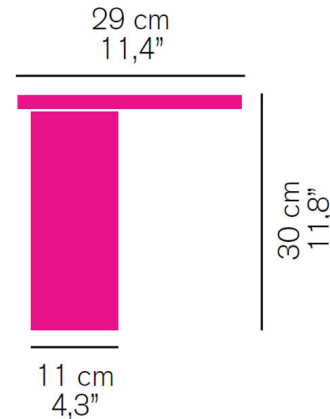

By Oluce Srl

Description

The Cylinda Table Lamp, designed by Angeletti & Ruzza, is a table lamp formed from two cylinders of different dimensions and thicknesses. The first, which is slimmer and taller, becomes the base supporting the second, a large, slender disc that forms the shade, with an LED light source hidden beneath it.

Shown in matte black / satin gold

Specifications

| | |
|-------------------|----------------------|
| COLOR | Satin Gold |
| BODY FINISH | Matte Black |
| WATTAGE | 15W |
| DIMMER | Not Dimmable |
| DIMENSIONS | 11.4"W x 11.8"H |
| BULB NOT INCLUDED | 1 x LED/15W/120V LED |
| COUNTRY OF ORIGIN | Italy |