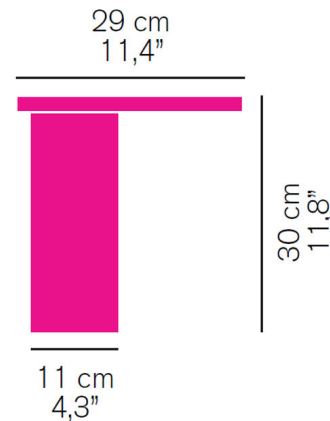

### Specifications

COLOR	Satin Gold
BODY FINISH	Matte Black
WATTAGE	15W
DIMMER	Not Dimmable
DIMENSIONS	11.4"W x 11.8"H
BULB NOT INCLUDED	1 x LED/15W/120V LED
COUNTRY OF ORIGIN	Italy

CLICK TO VIEW PRODUCT