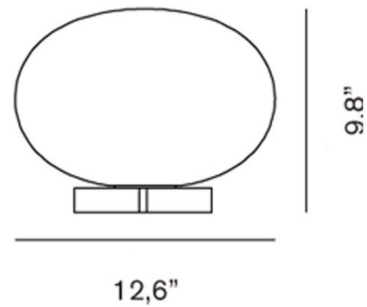

Shown in satin brass / opaline

Specifications

COLOR	Opaline
BODY FINISH	Satin Brass
WATTAGE	8W
DIMMER	Included
DIMENSIONS	12.6"W x 9.8"H
BULB NOT INCLUDED	1 x A19/Medium (E26)/8W/120V LED
OTHER BULB OPTIONS	1 x A19/Medium (E26)/60W/120V Incandescent
COUNTRY OF ORIGIN	Italy