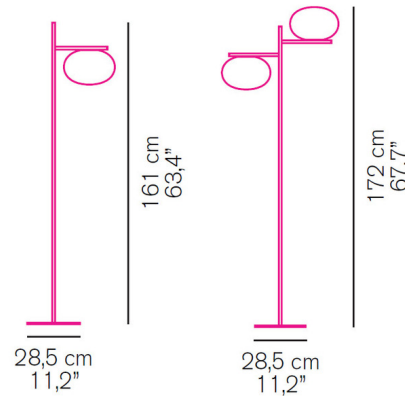

Shown in satin brass / opaline

Specifications

COLOR	Opaline
BODY FINISH	Satin Brass
WATTAGE	8W
DIMMER	Included
DIMENSIONS	11.2"W x 63.4"H
BULB NOT INCLUDED	1 x A19/Medium (E26)/8W/120V LED
OTHER BULB OPTIONS	1 x A19/Medium (E26)/120V LED 1 x A19/Medium (E26)/60W/120V Incandescent
COUNTRY OF ORIGIN	Italy