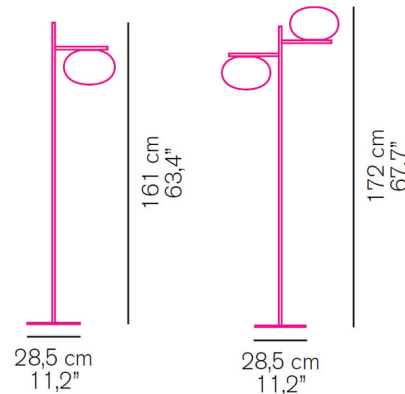

### Specifications

COLOR	Opaline
BODY FINISH	Satin Brass
WATTAGE	8W
DIMMER	Included
DIMENSIONS	11.2"W x 63.4"H
BULB NOT INCLUDED	1 x A19/Medium (E26)/8W/120V LED
OTHER BULB OPTIONS	1 x A19/Medium (E26)/120V LED 1 x A19/Medium (E26)/60W/120V Incandescent
COUNTRY OF ORIGIN	Italy