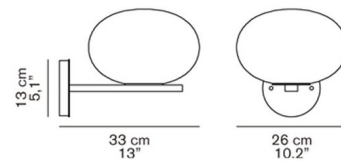

Shown in satin brass / opaline

Specifications

COLOR Opaline
BODY FINISH Satin Brass
WATTAGE 60W
DIMMER Standard 120V
DIMENSIONS 13"W x 9.8"H x 13"D
BULB NOT INCLUDED 1 x A19/Medium (E26)/60W/120V Incandescent
COUNTRY OF ORIGIN Italy