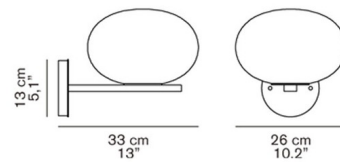

Shown in satin brass / opaline

Specifications

COLOR Opaline
BODY FINISH Satin Brass
WATTAGE 60W
DIMMER Standard 120V
DIMENSIONS 13"W x 9.8"H x 13"D
BULB NOT INCLUDED 1 x A19/Medium (E26)/60W/120V Incandescent
COUNTRY OF ORIGIN Italy