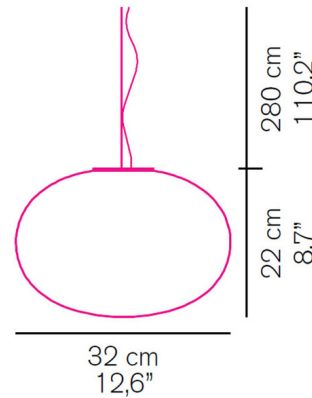

By Oluce Srl

Description

The Alba Pendant, designed by Mariana Pellegrino Soto, is inspired by a simple drop of water reimagined in Opaline blown glass.

Shown in satin brass / opaline

Specifications

COLOR	Opaline
BODY FINISH	Satin Brass
WATTAGE	75W
DIMMER	Standard 120V
DIMENSIONS	12.6"W x 8.7"H
BULB NOT INCLUDED	1 x A19/Medium (E26)/75W/120V Incandescent
OTHER BULB OPTIONS	1 x A19/Medium (E26)/120V LED
COUNTRY OF ORIGIN	Italy

Technical Information

PRODUCT DIMENSIONS	Max Overall Height: 110"
--------------------	--------------------------

CLICK TO VIEW PRODUCT

Notes: