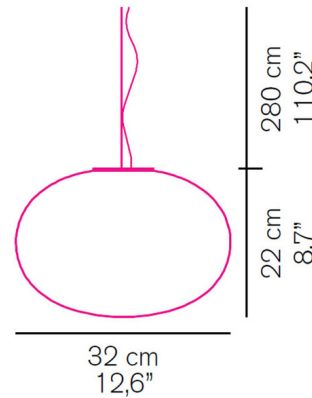

### Specifications

COLOR	Opaline
BODY FINISH	Satin Brass
WATTAGE	75W
DIMMER	Standard 120V
DIMENSIONS	12.6"W x 8.7"H
BULB NOT INCLUDED	1 x A19/Medium (E26)/75W/120V Incandescent
OTHER BULB OPTIONS	1 x A19/Medium (E26)/120V LED
COUNTRY OF ORIGIN	Italy

### Technical Information

PRODUCT DIMENSIONS	Max Overall Height: 110"
--------------------	--------------------------

CLICK TO VIEW PRODUCT

Notes: