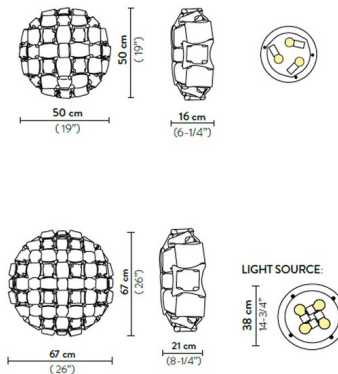

### Specifications

COLOR	N/A
BODY FINISH	White / Platinum
WATTAGE	36W
DIMMER	Standard 120V
DIMENSIONS	19"W x 6.25"H
BULB NOT INCLUDED	3 x Edison/Medium (E26)/12W/120V LED
COUNTRY OF ORIGIN	Italy

CLICK TO VIEW PRODUCT