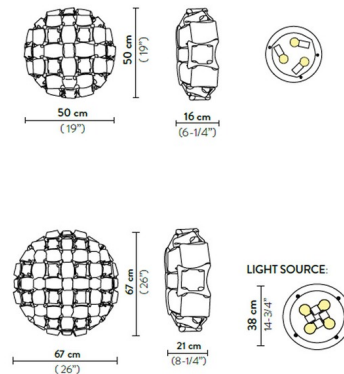

Lightology

lightology.com
866-954-4489
02-13-26

Project: _____

Company: _____

Location: _____ Fixture Type: _____

SPEC #: **SLP829302**

Approved On: _____ Approved By: _____

Mida Ceiling / Wall Sconce By Slamp

Shown in white / gold

Specifications

COLOR	N/A
BODY FINISH	White / Gold
WATTAGE	36W
DIMMER	Standard 120V
DIMENSIONS	19"W x 6.25"H
BULB NOT INCLUDED	3 x Edison/Medium (E26)/12W/120V LED
COUNTRY OF ORIGIN	Italy