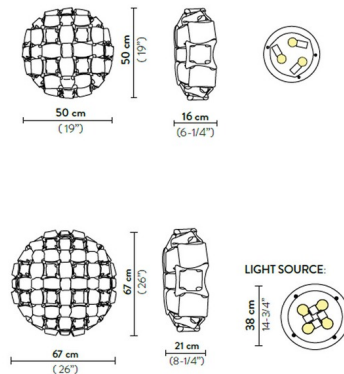

Lightology

lightology.com
866-954-4489
05-21-26

Project: _____

Company: _____

Location: _____ Fixture Type: _____

SPEC #: **SLP829302**

Approved On: _____ Approved By: _____

Mida Ceiling / Wall Sconce By Slamp

Shown in white / gold

Specifications

COLOR	N/A
BODY FINISH	White / Gold
WATTAGE	36W
DIMMER	Standard 120V
DIMENSIONS	19"W x 6.25"H
BULB NOT INCLUDED	3 x Edison/Medium (E26)/12W/120V LED
COUNTRY OF ORIGIN	Italy