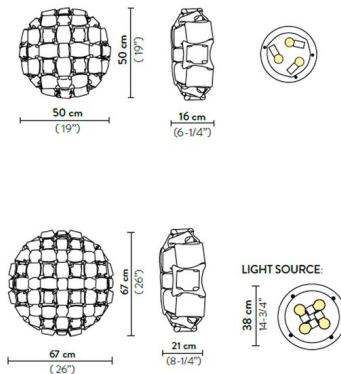

By Slamp

Description

The Mida Ceiling/Wall Sconce is a magnetic system inspired by haute couture jewels. A pave of precious gems encrust an almost invisible setting and polished cabochon are geometrically scattered bringing beauty and style to your space. Available in White/Platinum, White/Gold, Amber, Rose, or Multicolor in two sizes. CE listed.

Shown in white / gold

Specifications

COLOR	N/A
BODY FINISH	White / Gold
WATTAGE	36W
DIMMER	Standard 120V
DIMENSIONS	19"W x 6.25"H
BULB NOT INCLUDED	3 x Edison/Medium (E26)/12W/120V LED
COUNTRY OF ORIGIN	Italy