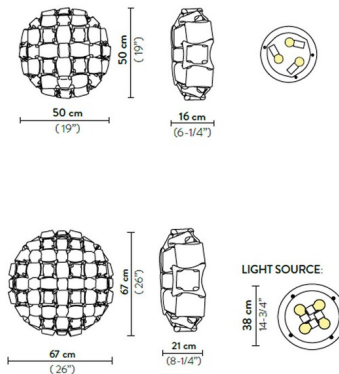

By Slamp

Description

The Mida Ceiling/Wall Sconce is a magnetic system inspired by haute couture jewels. A pave of precious gems encrust an almost invisible setting and polished cabochon are geometrically scattered bringing beauty and style to your space. Available in White/Platinum, White/Gold, Amber, Rose, or Multicolor in two sizes. CE listed.

Shown in white / gold

Specifications

COLOR	N/A
BODY FINISH	White / Gold
WATTAGE	36W
DIMMER	Standard 120V
DIMENSIONS	19"W x 6.25"H
BULB NOT INCLUDED	3 x Edison/Medium (E26)/12W/120V LED
COUNTRY OF ORIGIN	Italy