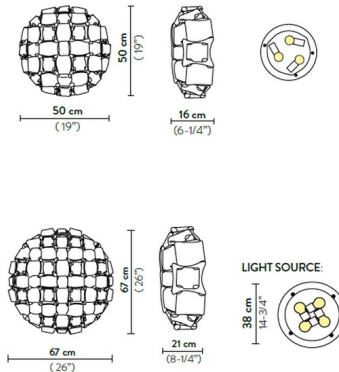

### Specifications

COLOR	N/A
BODY FINISH	White / Gold
WATTAGE	36W
DIMMER	Standard 120V
DIMENSIONS	19"W x 6.25"H
BULB NOT INCLUDED	3 x Edison/Medium (E26)/12W/120V LED
COUNTRY OF ORIGIN	Italy

CLICK TO VIEW PRODUCT